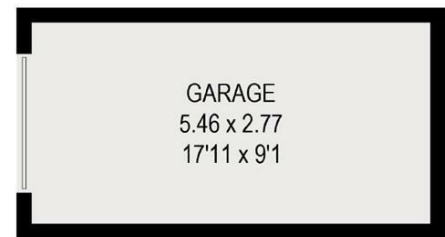

11 Kenilworth Court

Hill Turrets Close Bents Green, Sheffield, S11 9RF

Offers Around £249,950

11 Kenilworth Court

Hill Turrets Close Bents Green, Sheffield, S11 9RF

Offers Around £249,950

Road Map

Hybrid Map

Terrain Map

Floor Plan

11 KENILWORTH COURT

APPROXIMATE GROSS INTERNAL AREA = 86.3 SQ M / 929 SQ FT
 GARAGE = 15.0 SQ M / 161 SQ FT
 TOTAL = 101.3 SQ M / 1090 SQ FT

SECOND FLOOR

(NOT SHOWN IN ACTUAL LOCATION / ORIENTATION)