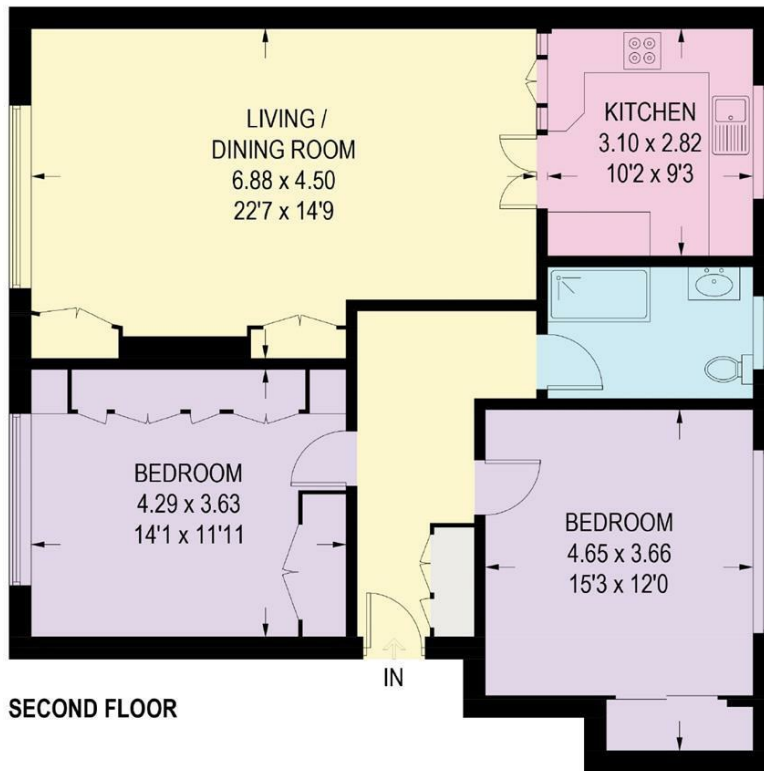

Terrain Map

Floor Plan

11 KENILWORTH COURT

APPROXIMATE GROSS INTERNAL AREA = 86.3 SQ M / 929 SQ FT
 GARAGE = 15.0 SQ M / 161 SQ FT
 TOTAL = 101.3 SQ M / 1090 SQ FT

SECOND FLOOR

(NOT SHOWN IN ACTUAL LOCATION / ORIENTATION)